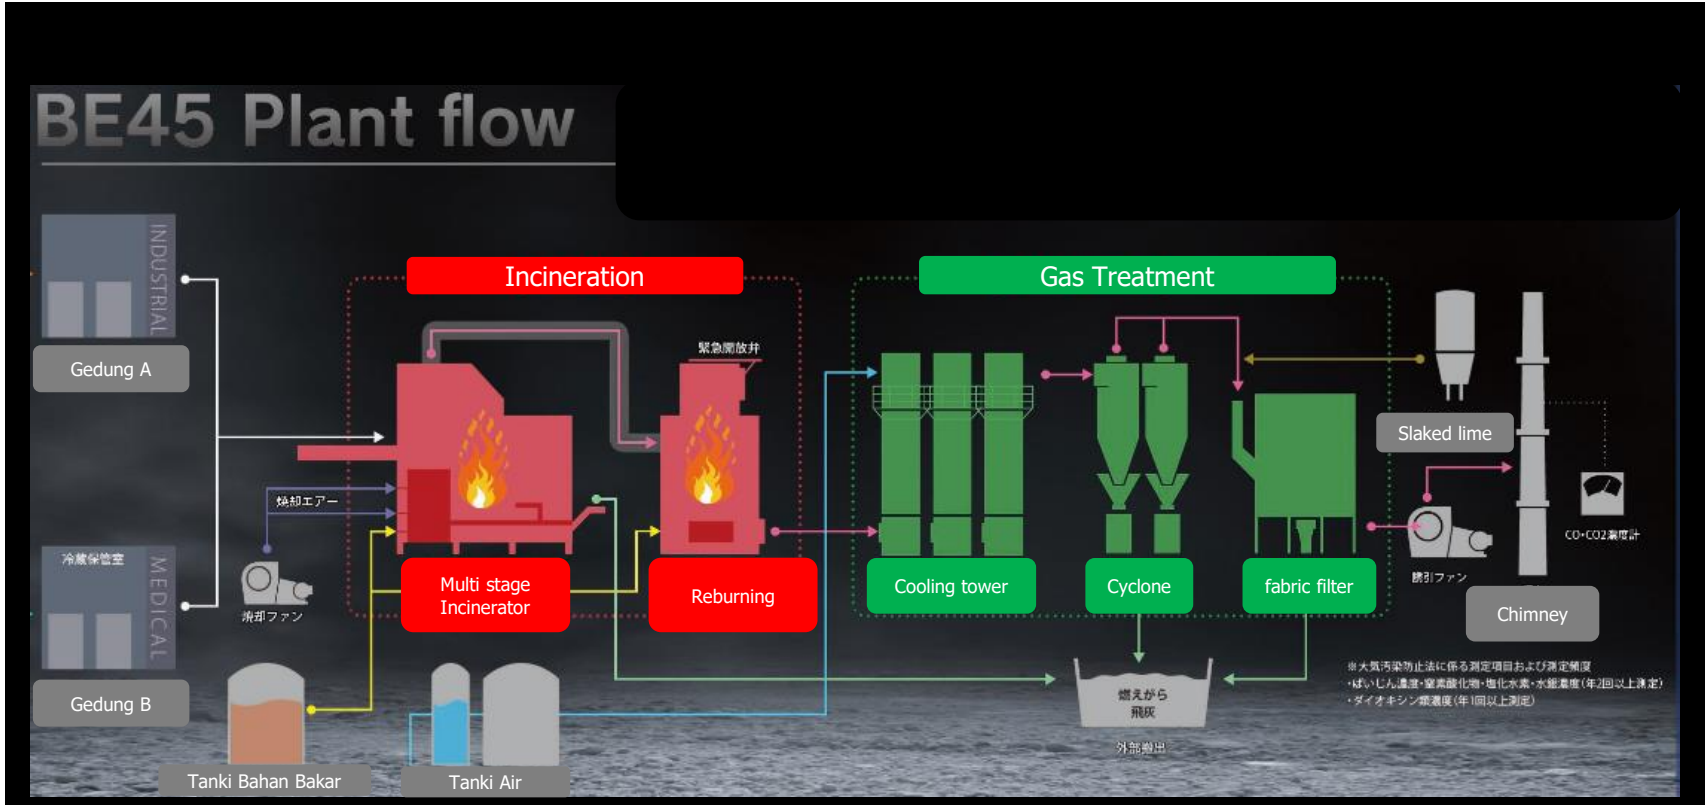

Incineration Technology for Medical Waste

Incineration Technology for Medical Waste

Incineration Technology for Medical Waste

Incineration system (Carry in Conveyor → Multi stage Incinerator)

Gas treatment system (Reburning → Cooling tower → Cyclone → Slaked lime → fabric filter → Chimney)