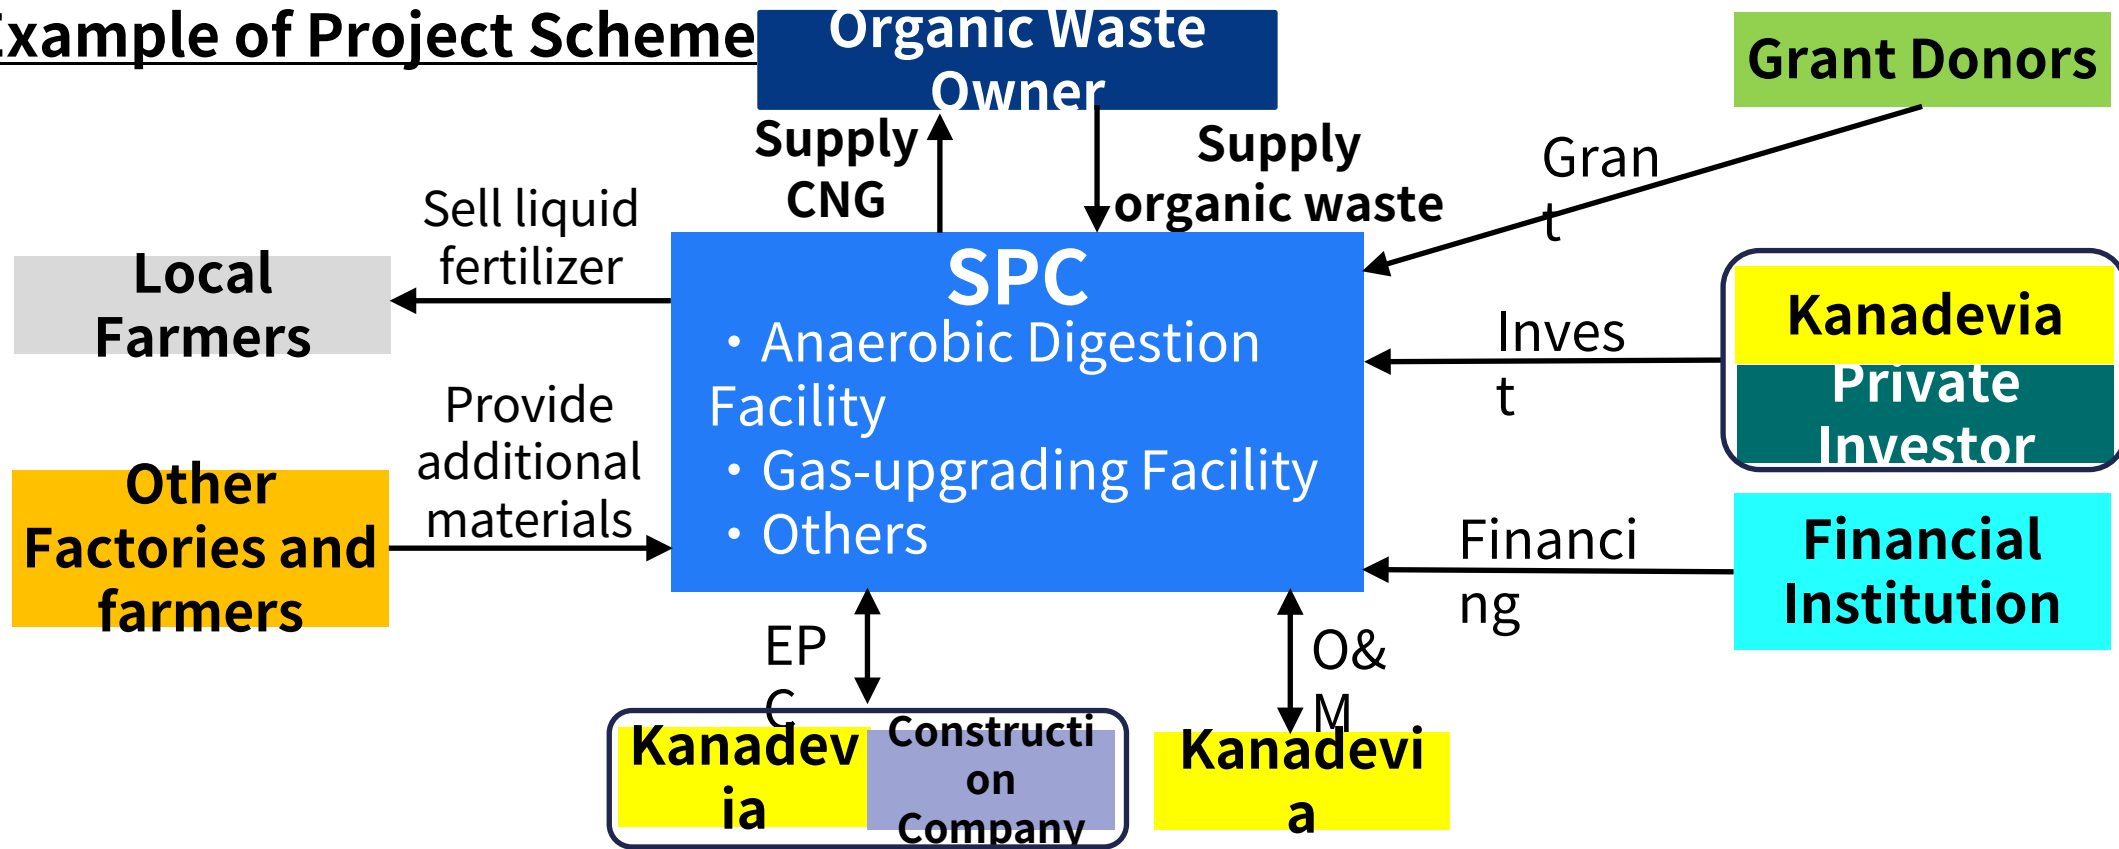

Kanadevia contributes to the realization of a recycle-oriented

- Waste to Energy (WtE) Plant

This facility incinerates waste and treats it **hygienically**, while at the same time **generating electricity** as an important energy resource.

WtE facilities **reduce methane emissions from landfills** by decomposing organic materials in waste.

- Kanadevia Kompogas System

This system utilizes **anaerobic digestion** to produce **Carbon Neutral Gas (CNG)** from organic waste. Also, the residue can be used as **compost**.

It helps **prevent global warming** by replacing fossil fuels with CNG.

3,000 TPD - MANILA WASTE-TO-ENERGY FACILITY

PROJECT

Kanadevia, together with the project owner **Phil. Ecology Systems Corp. (PHILECO)**, is developing **Manila Waste to Energy (WtE) Project**.

We offer custom-designed energy projects utilizing your organic waste

Example of Project Scheme

Kanadevia can manage all aspects of **business development, investment, loan negotiation, grant arrangement, facility construction and operation.**