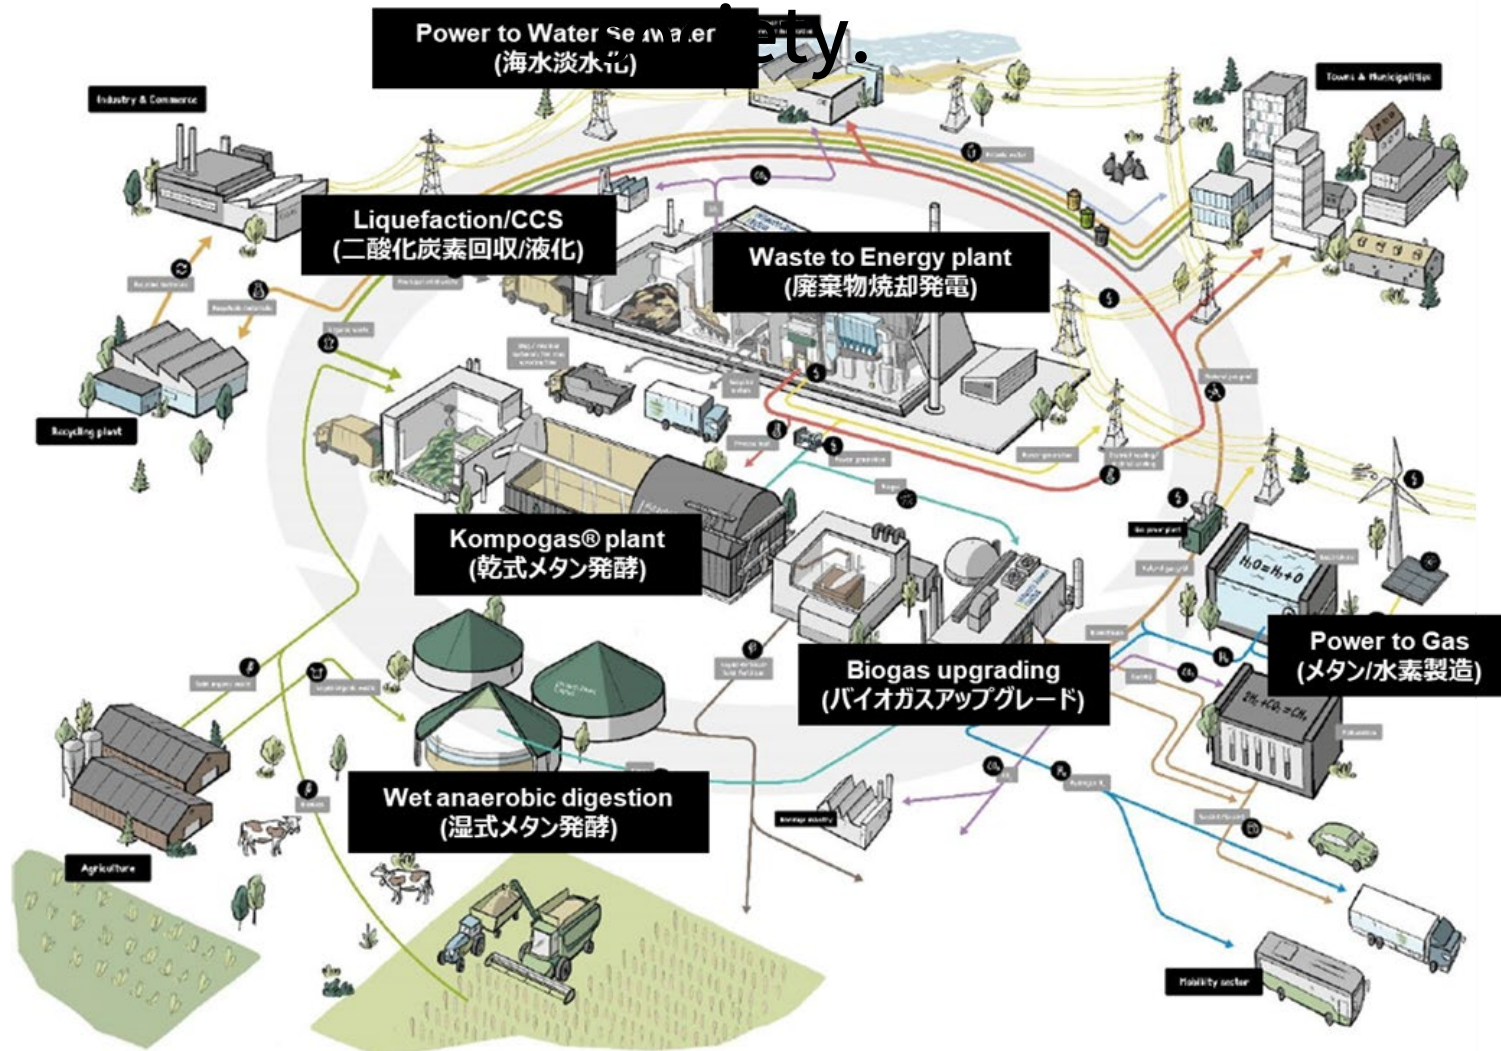

Kanadevia

Technology for people and planet

“Kanadevia” is a coined word, combines “kanade” (from the Japanese meaning “to play music in harmony”)
and “via” (Latin for “way” or “method”)

Taking on the challenge, through the power of
technology,
to create a world that lives in balance with nature

Kanadevia contributes to the realization of a recycle-oriented

- Waste to Energy (WtE) Plant

This facility incinerates waste and treats it **hygienically**, while at the same time **generating electricity** as an important energy resource.

WtE facilities **reduce methane emissions from landfills** by decomposing organic materials in waste.

- Kanadevia Kompogas System

This system utilizes **anaerobic digestion** to produce **Carbon Neutral Gas (CNG)** from organic waste. Also, the residue can be used as **compost**.