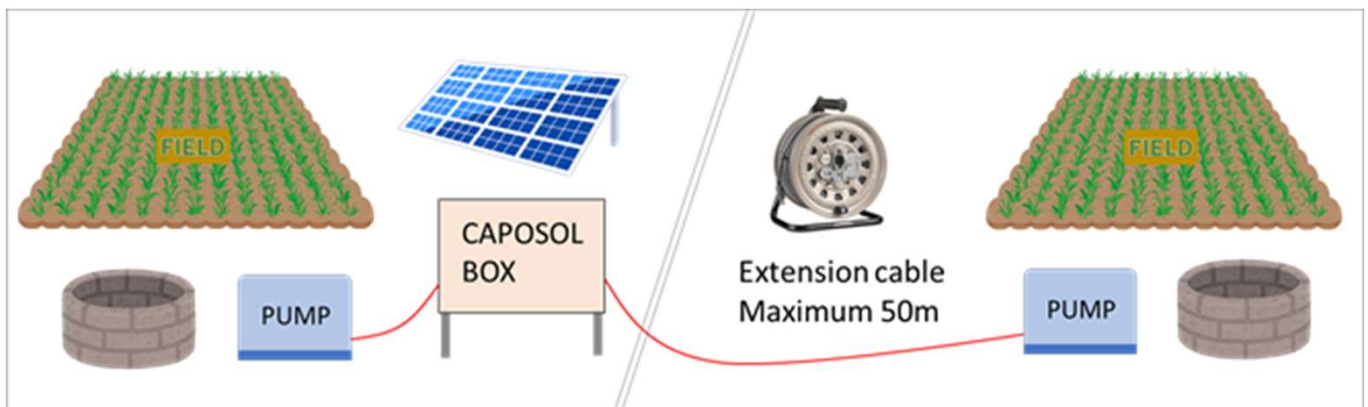

SOLAR PUMP SYSTEM

The CAPOSOL Water Pump System is a high-performance water pump system that increases farm efficiency.

It is easily installed and its durability is guaranteed.

1 Battery replacement or fuel is not required.

2 Farm expansion is easy with this convenient system.

3 High durability of Solar land-based pump system.

Eco-friendly and reduces fuel and battery costs

Do you still use batteries or gasoline for pumping water to irrigate and daily necessities? Let's use a solar water pump system instead!

You won't have to worry about battery replacement or buying gasoline anymore!

Easy installation for irrigation system

The land-based pump is portable, just like an engine pump.

By moving the land-based pump to a remote well and connecting the pump to the solar system with an extension cable, multiple wells in a wide area can be utilized with a single system. This makes it possible to supply water to a large area, just like an irrigation system.

Systeme d'irrigation facile à installer

La pompe terrestre est portable, tout comme une pompe à moteur.
En déplaçant la pompe terrestre vers un puits éloigné et en connectant la pompe au système solaire à l'aide d'un câble d'extension, plusieurs puits dans une large zone peuvent être utilisés avec un seul système. Il est ainsi possible de fournir de l'eau à une grande zone, tout comme un système d'irrigation.